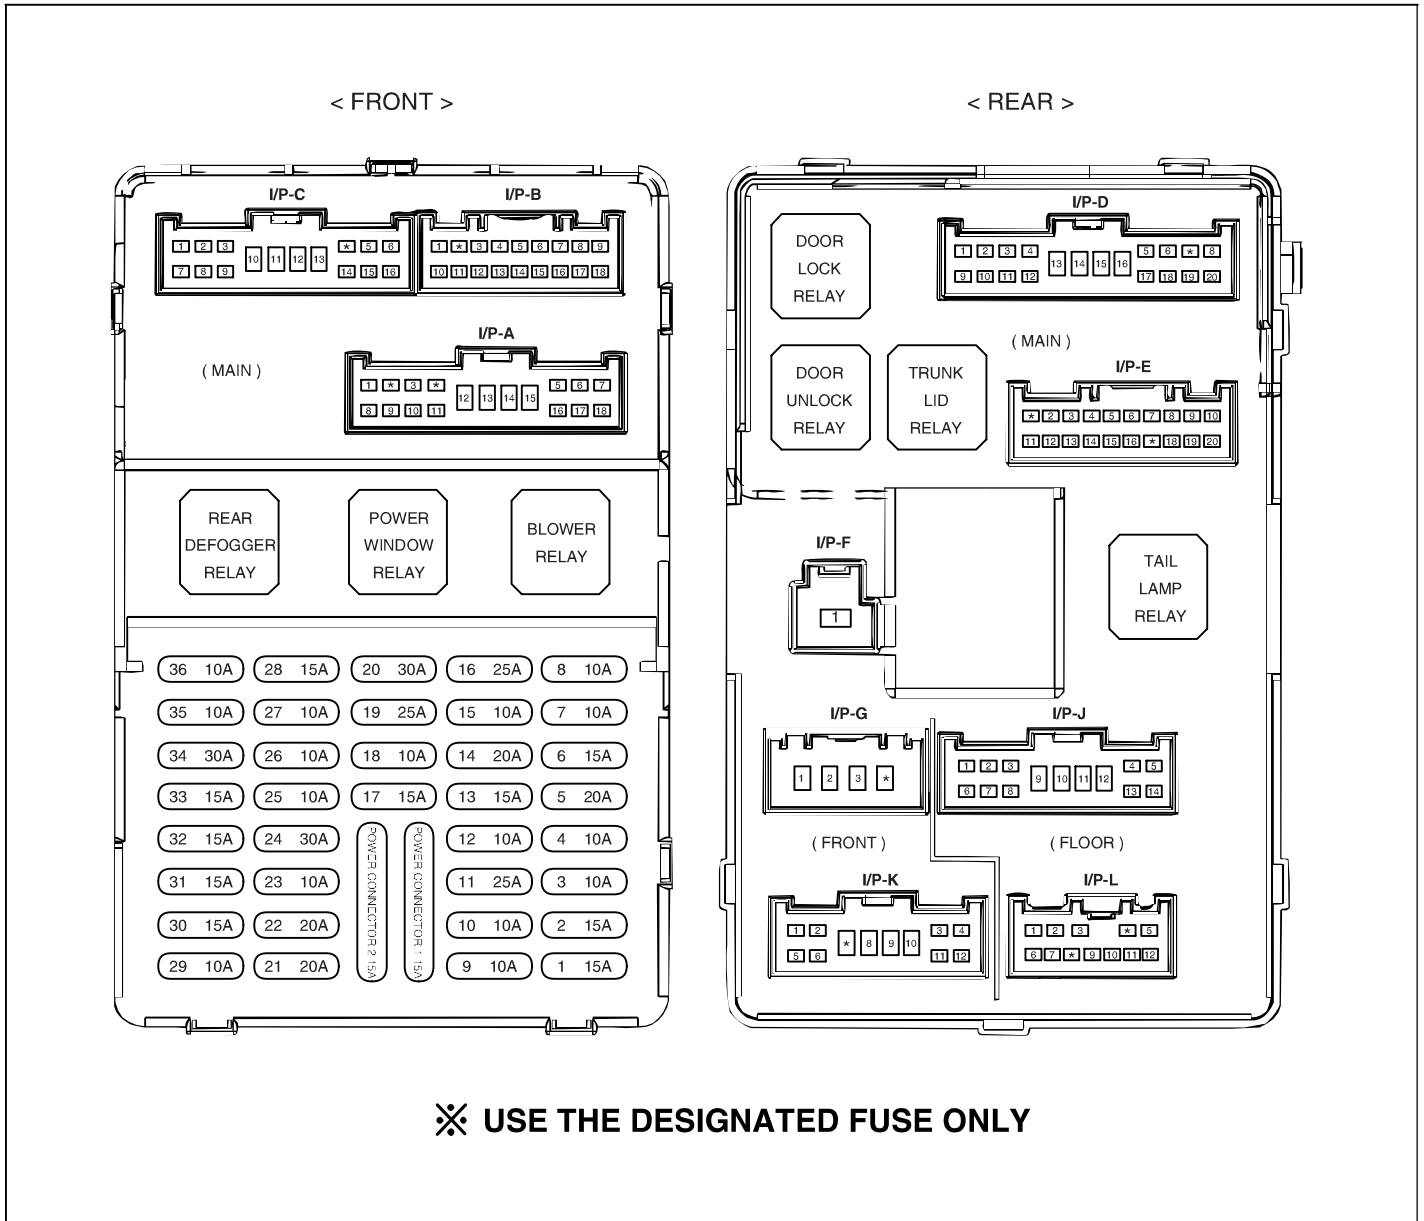

RELAY BOX (PASSENGER COMPARTMENT)

COMPONENTS EA1C9F8B

✘ USE THE DESIGNATED FUSE ONLY